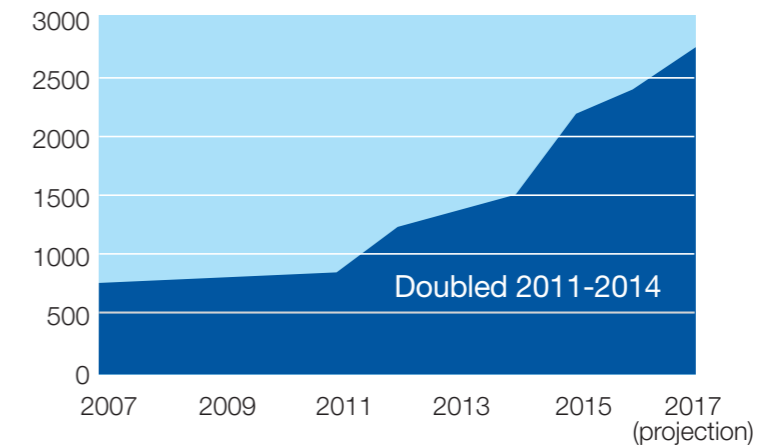

# The £1.8 billion UK-Boeing partnership

more than **2,000** direct employees

indirect supply chain employees  
**12,700**  
Employment in Boeing's supply chain companies up 38% in 2 years

Boeing direct employment in the UK