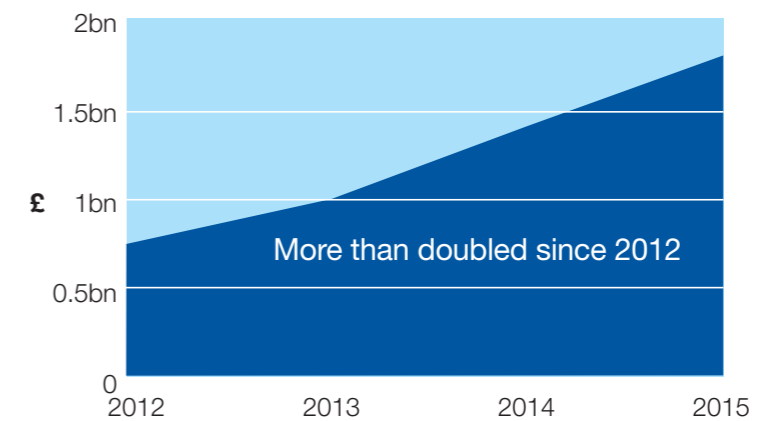

Boeing supply chain spending in the UK